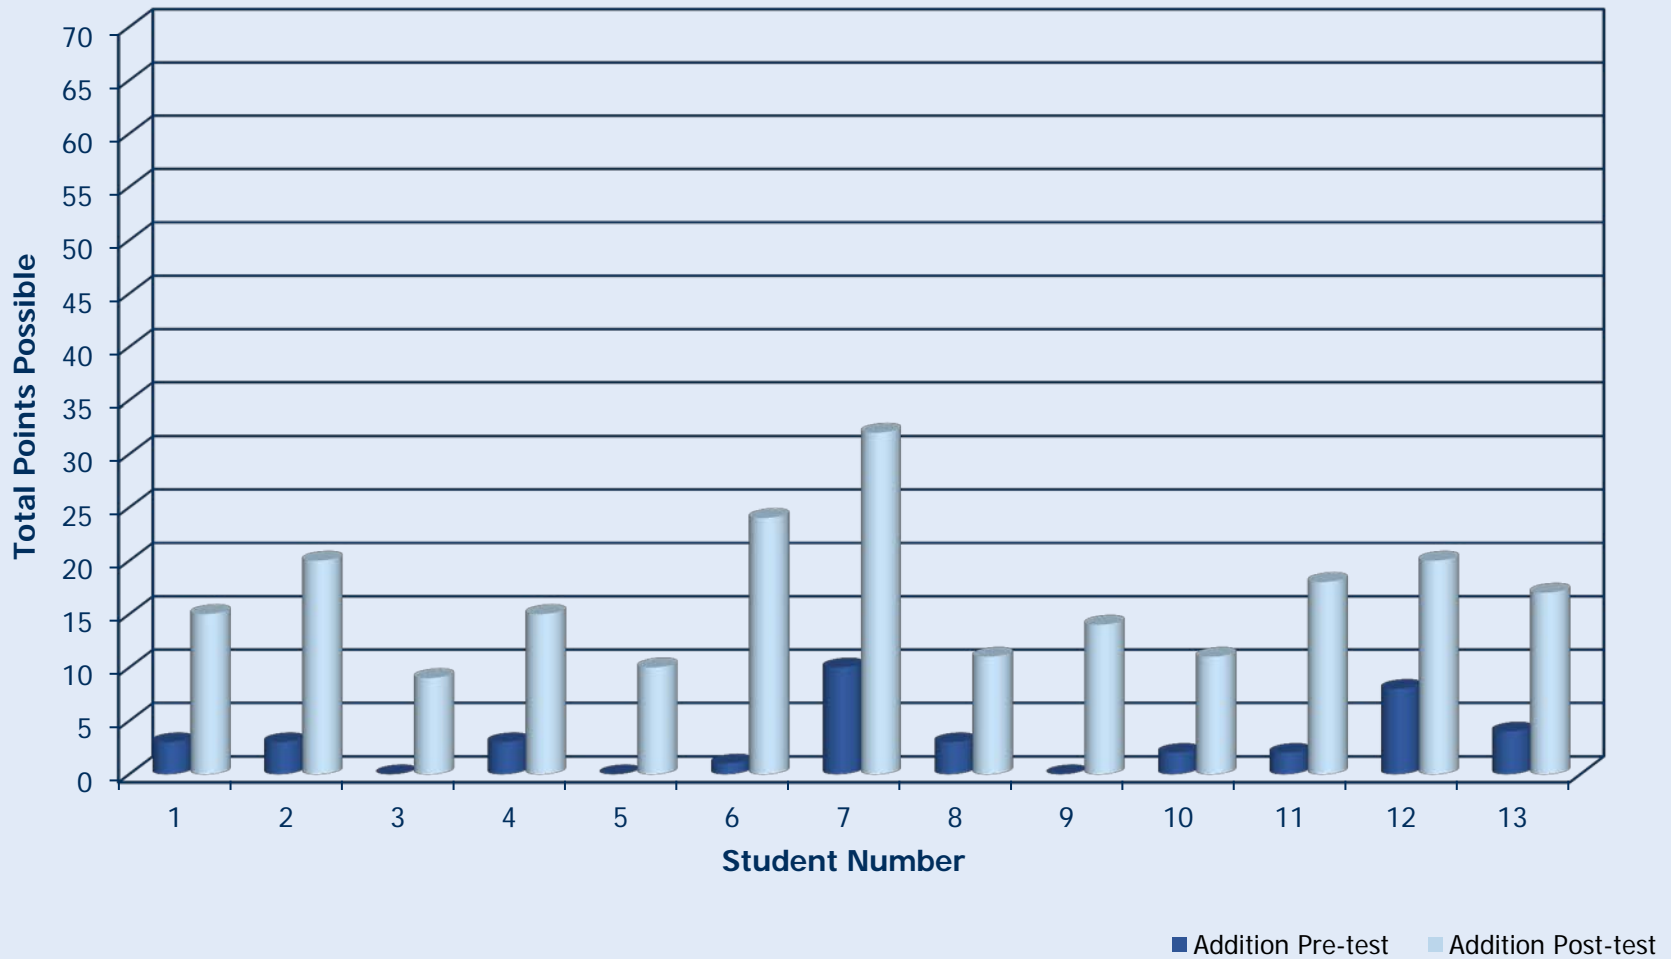

First Grade, Class 3
TX State Adopted Math Curriculum
3 Minute Addition Math Facts Assessment
Stinnett, TX 2008- 2009