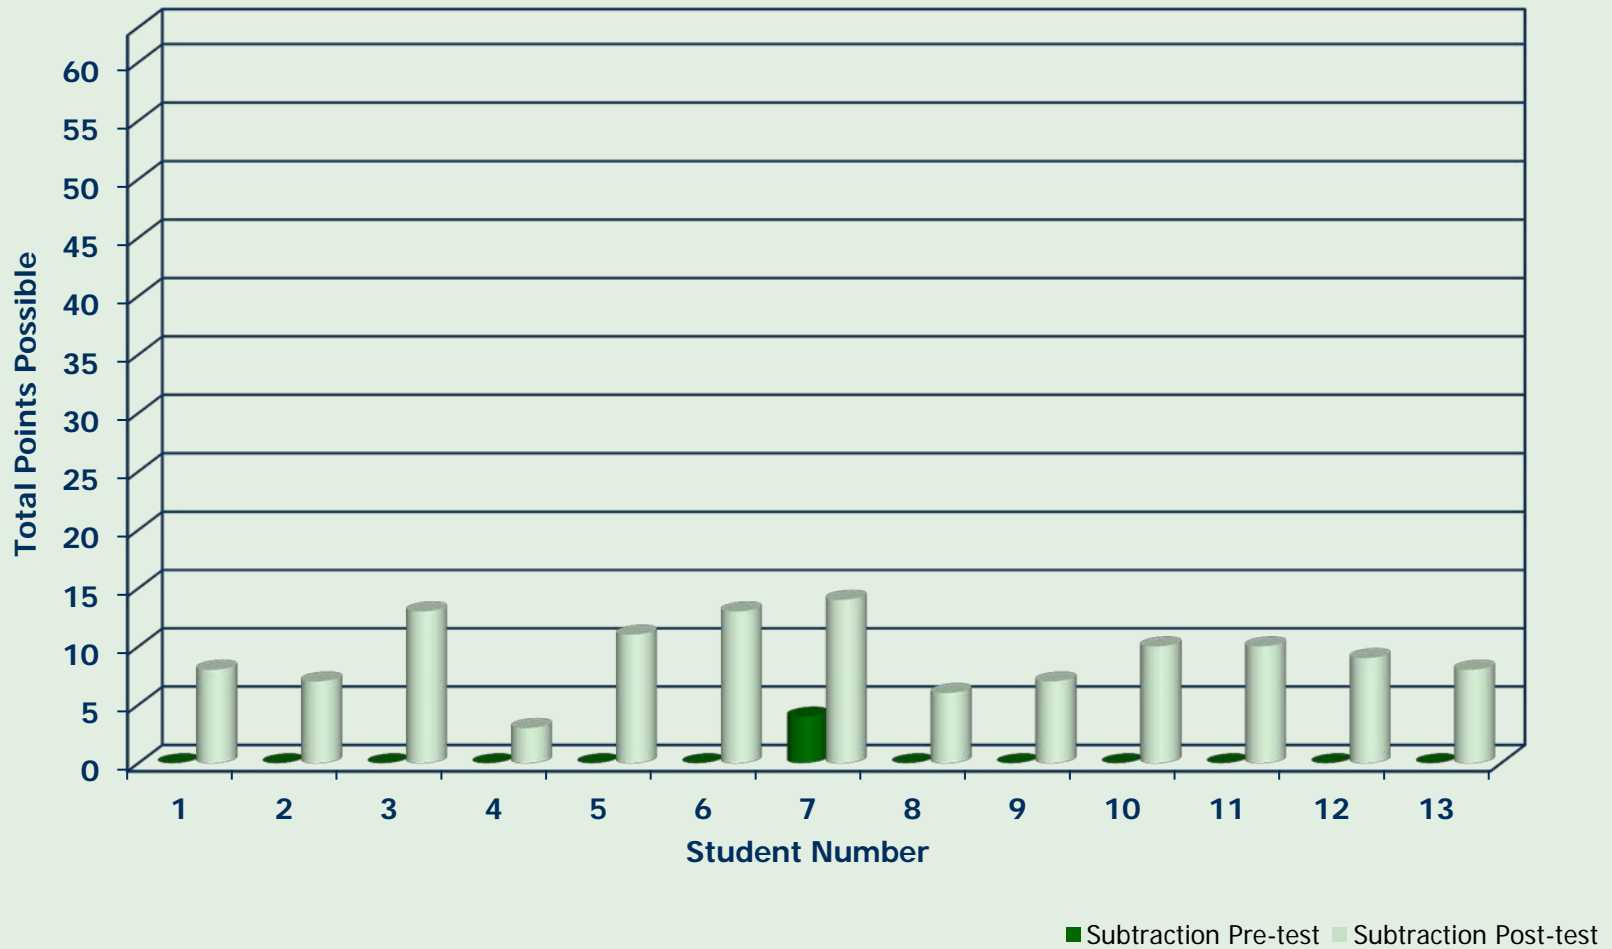

First Grade, Class 3
TX State Adopted Math Curriculum
3 Minute Subtraction Math Facts Assessment
Stinnett, TX 2008- 2009