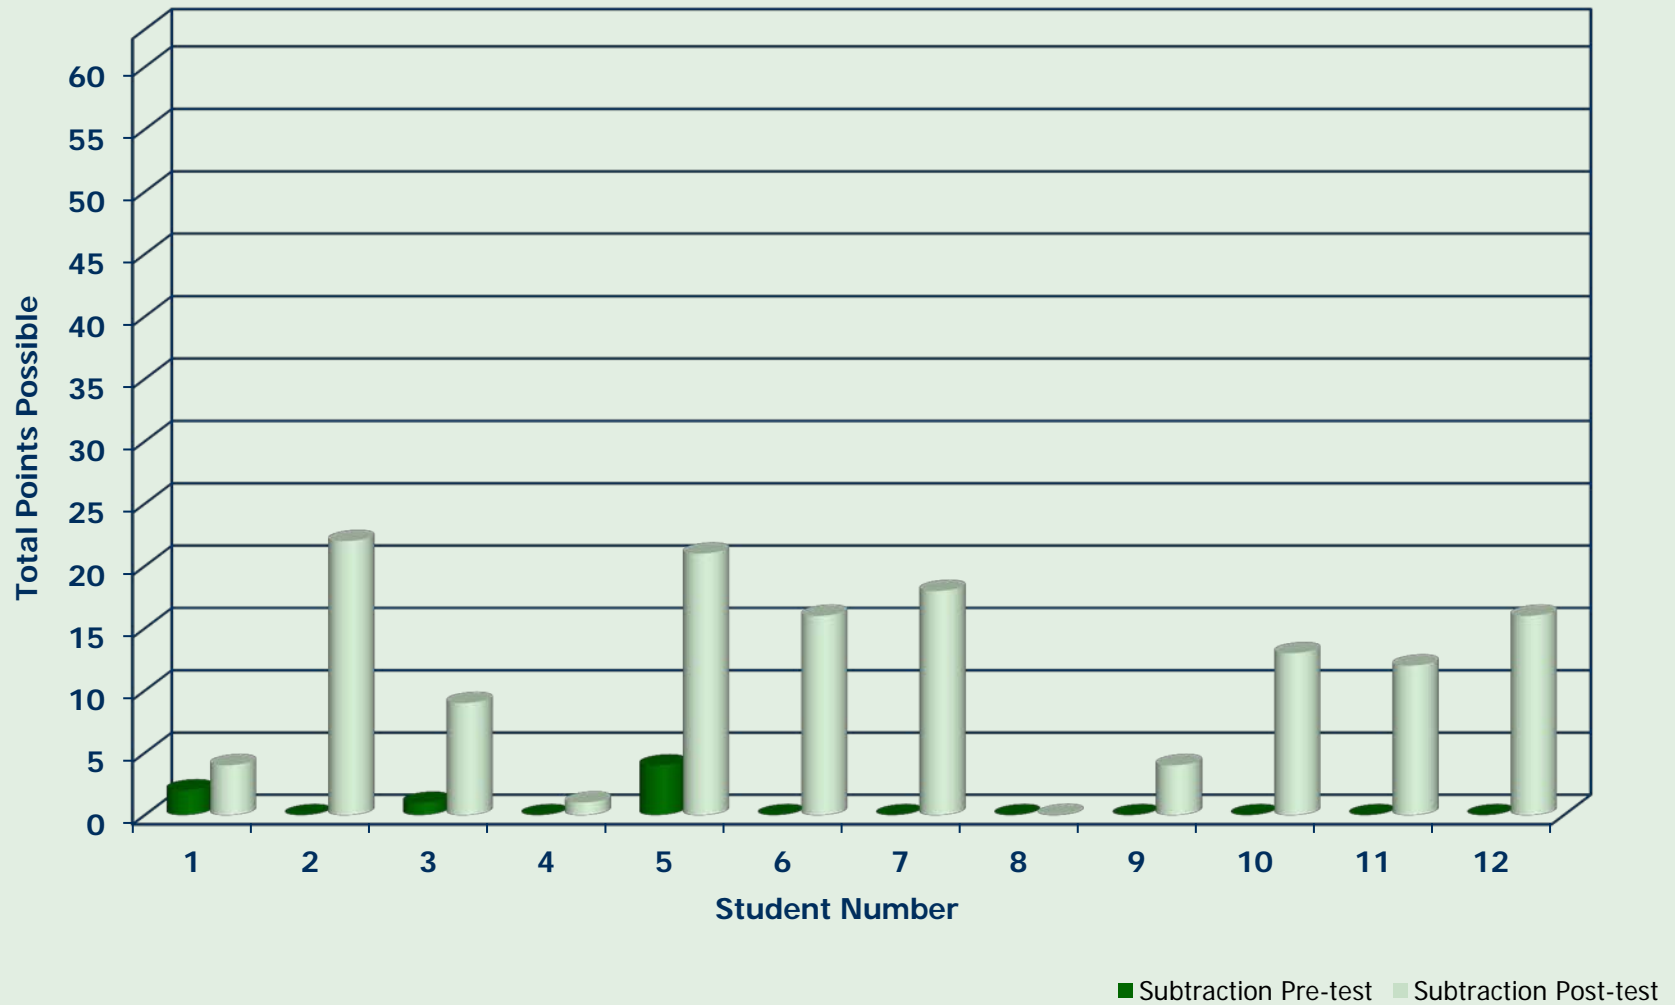

First Grade, Class 2
TX State Adopted Math Curriculum
3 Minute Subtraction Math Facts Assessment
Stinnett, TX 2008- 2009