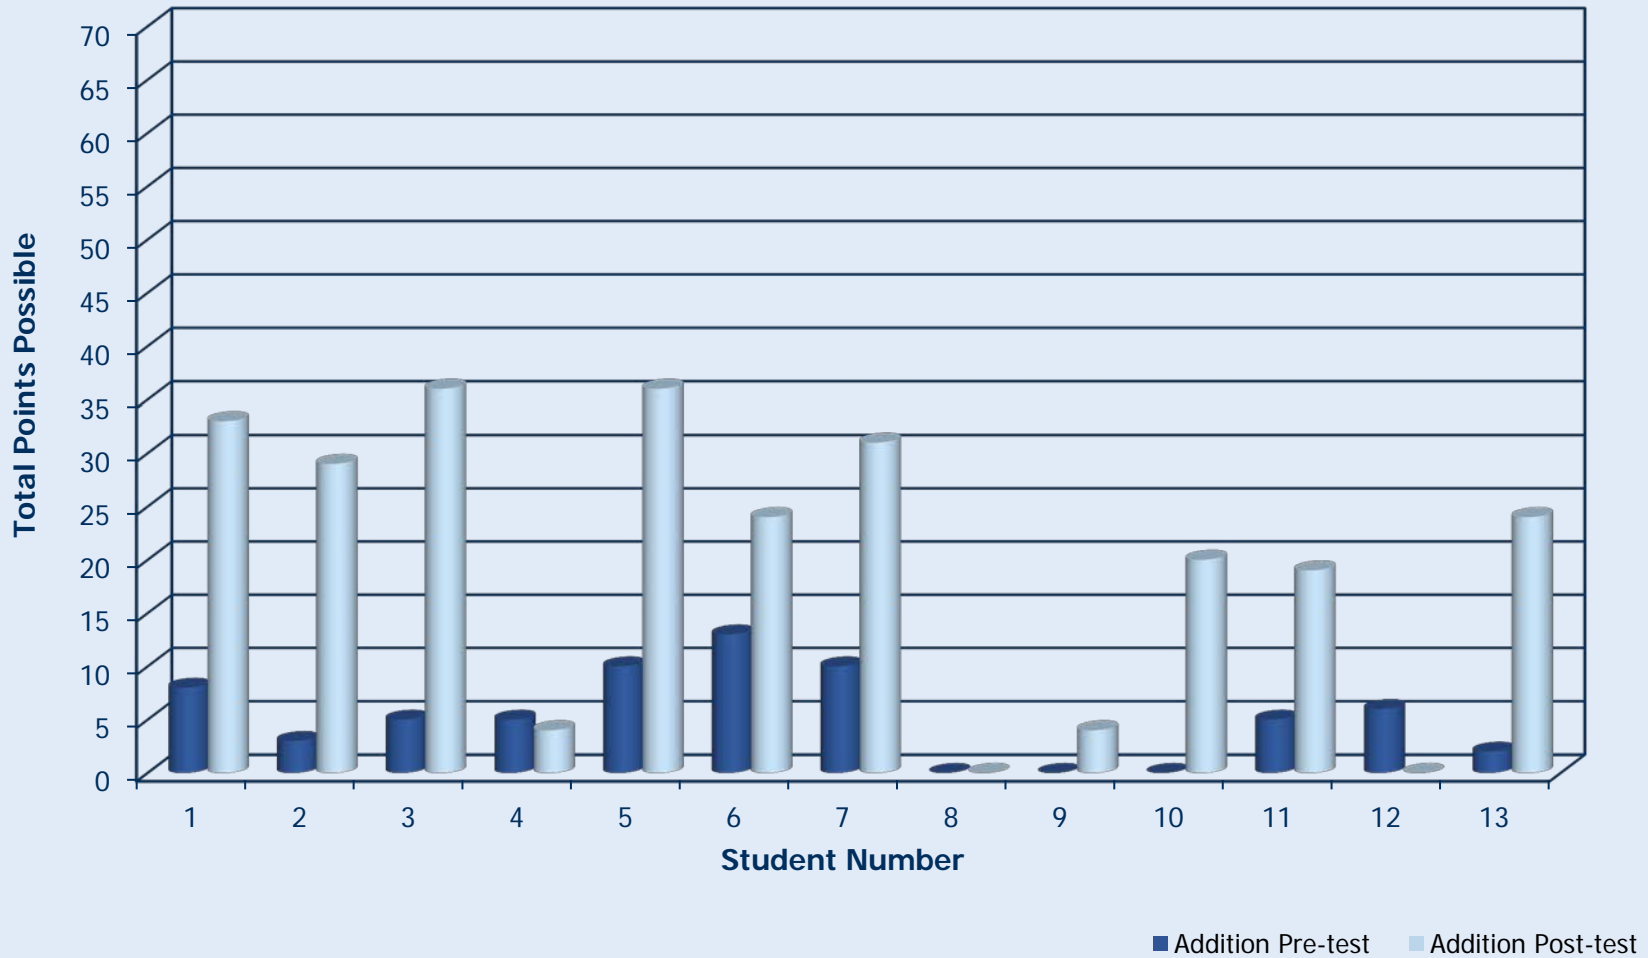

First Grade, Class 2
TX State Adopted Math Curriculum
3 Minute Addition Math Facts Assessment
Stinnett, TX 2008- 2009