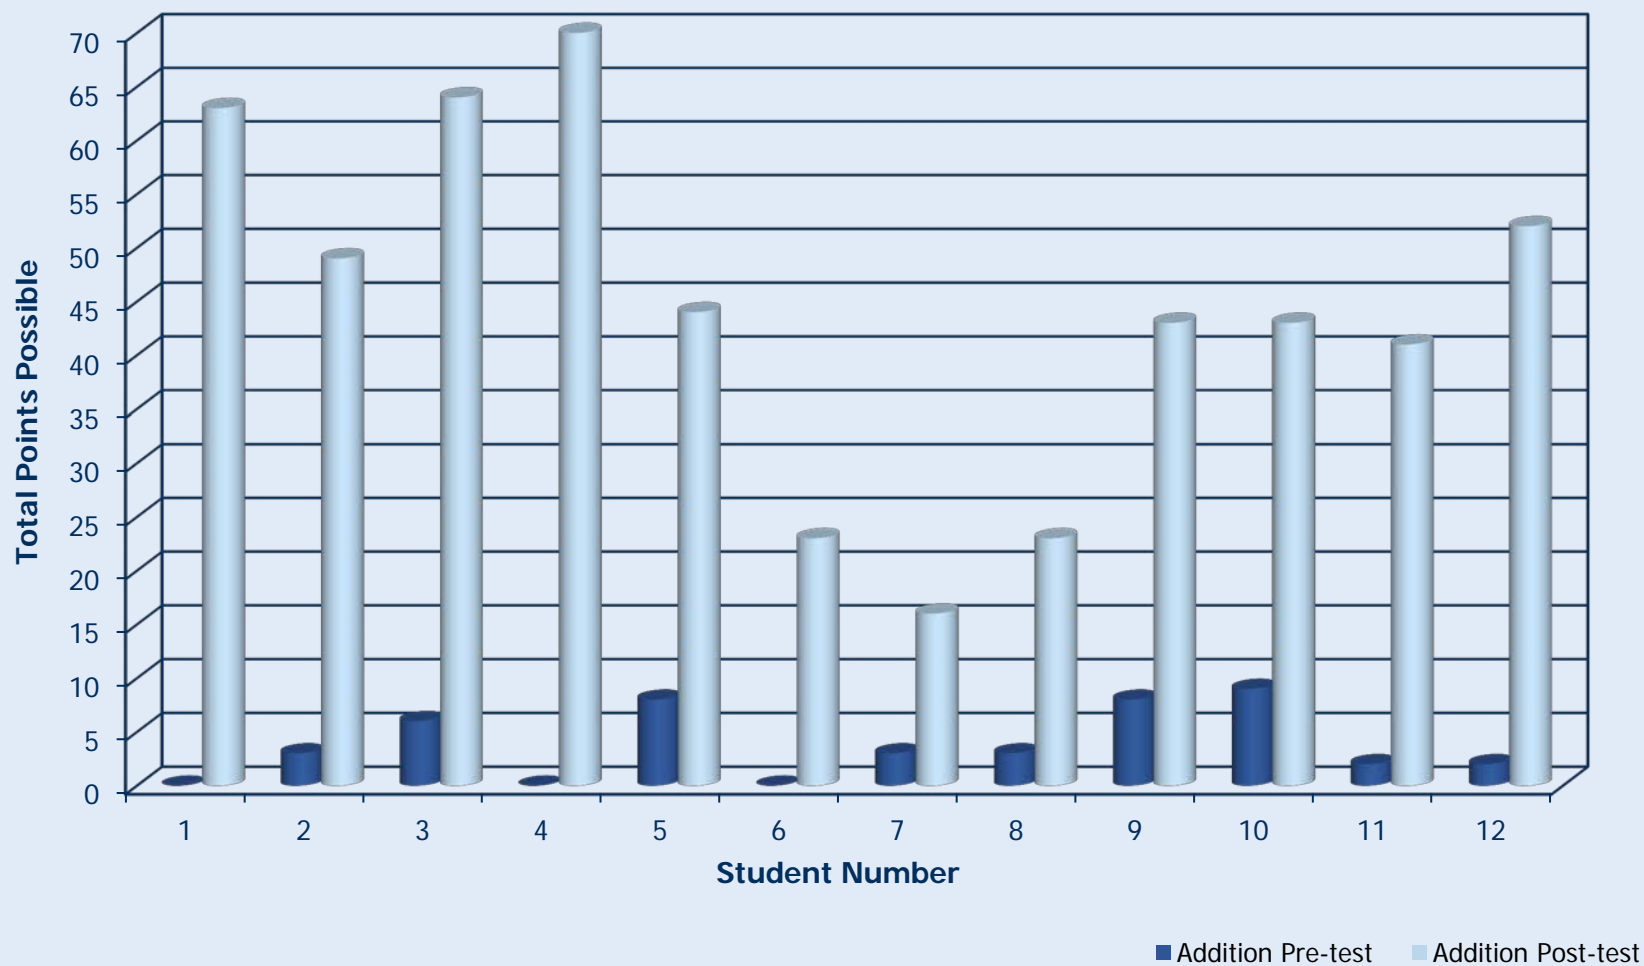

First Grade, Class 4
TX State Adopted Math Curriculum with Rapid Recall
Supplement
3 Minute Addition Math Facts Assessment
Stinnett, TX 2008- 2009