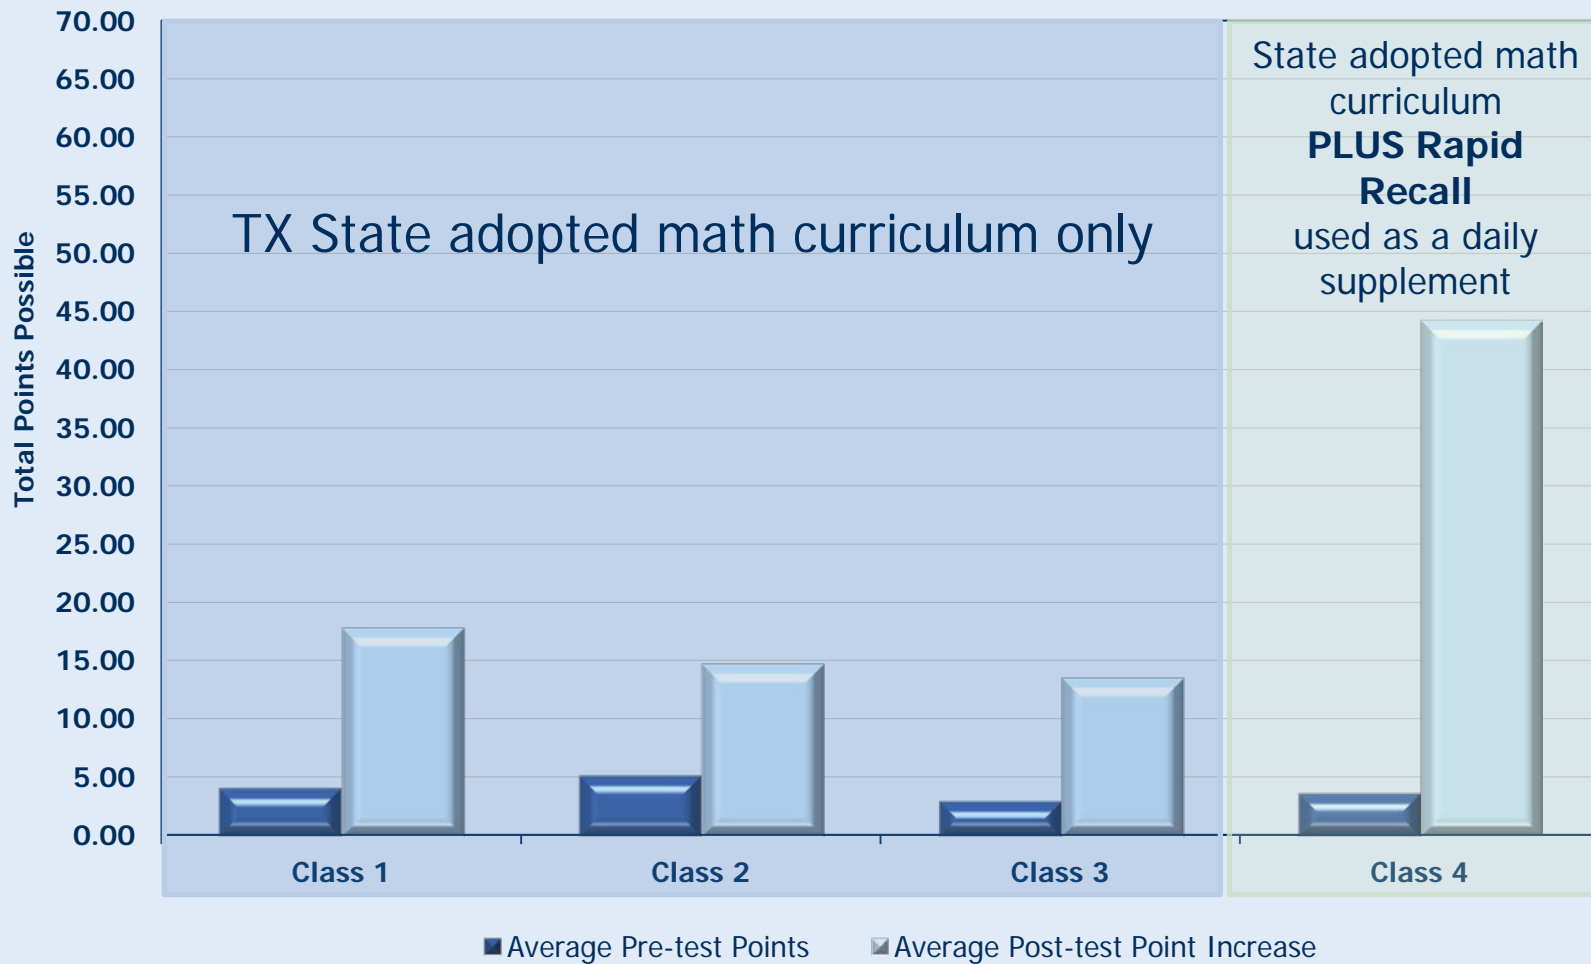

Comparison of Average Point Increases for First Grade Classes

3 Minute Addition Math Fact Assessment
Stinnett, TX 2008- 2009

Comparison of Average Point Increases for First Grade Classes

3 Minute Subtraction Math Fact Assessment
Stinnett, TX 2008- 2009