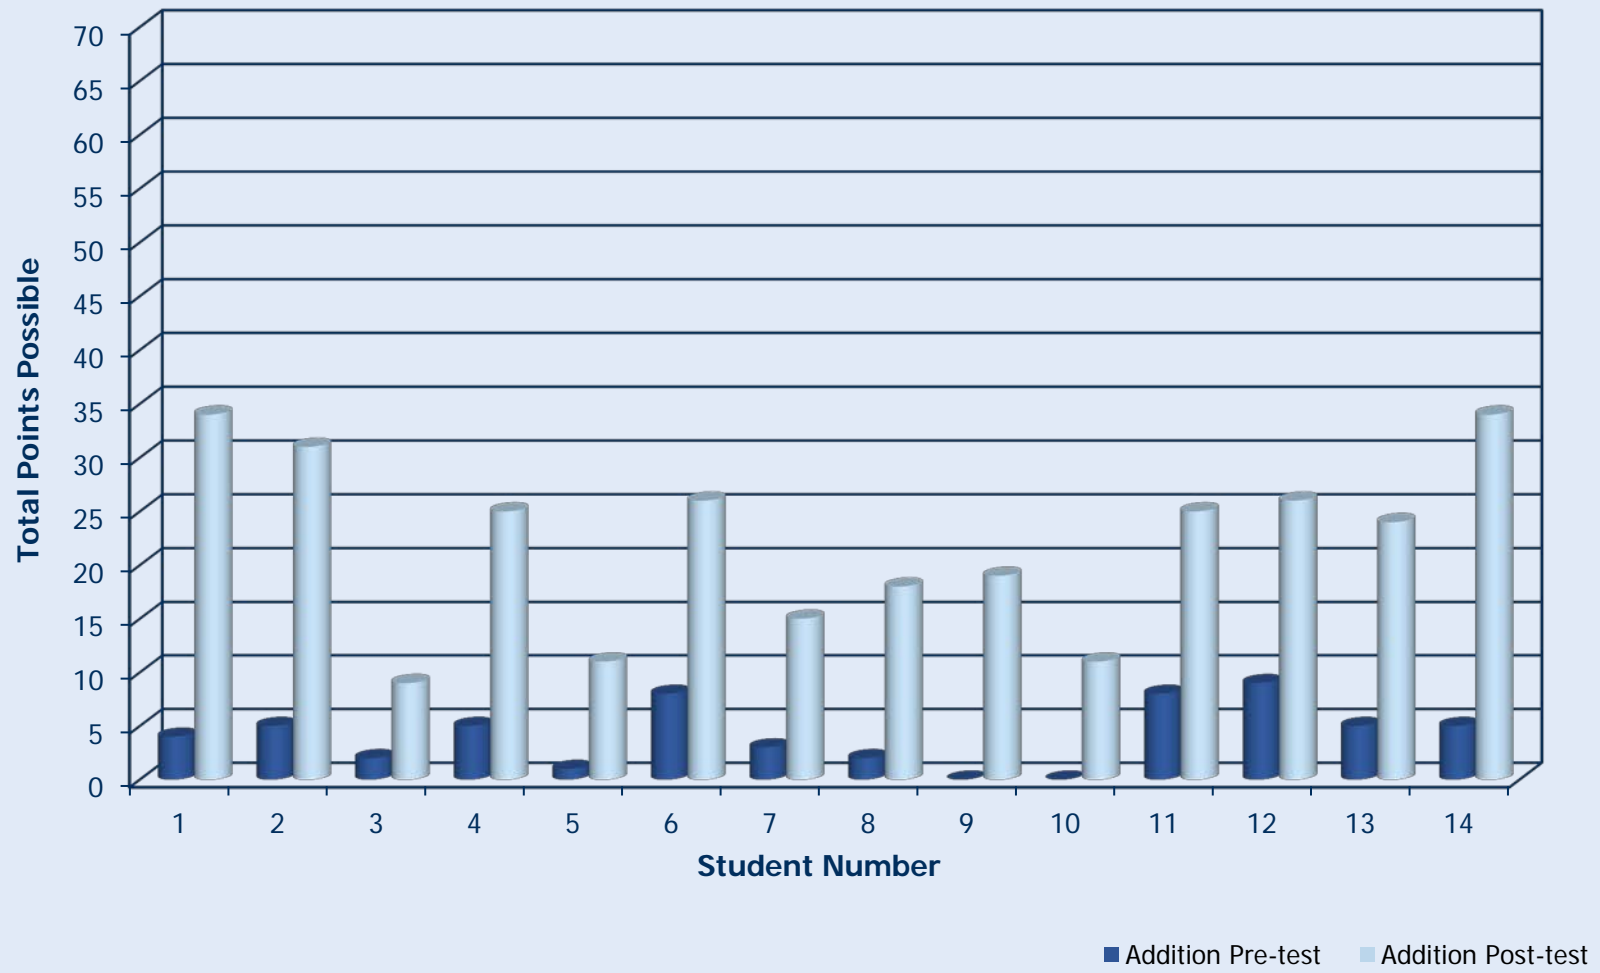

First Grade, Class 1
TX State Adopted Math Curriculum
3 Minute Addition Math Facts Assessment
Stinnett, TX 2008- 2009