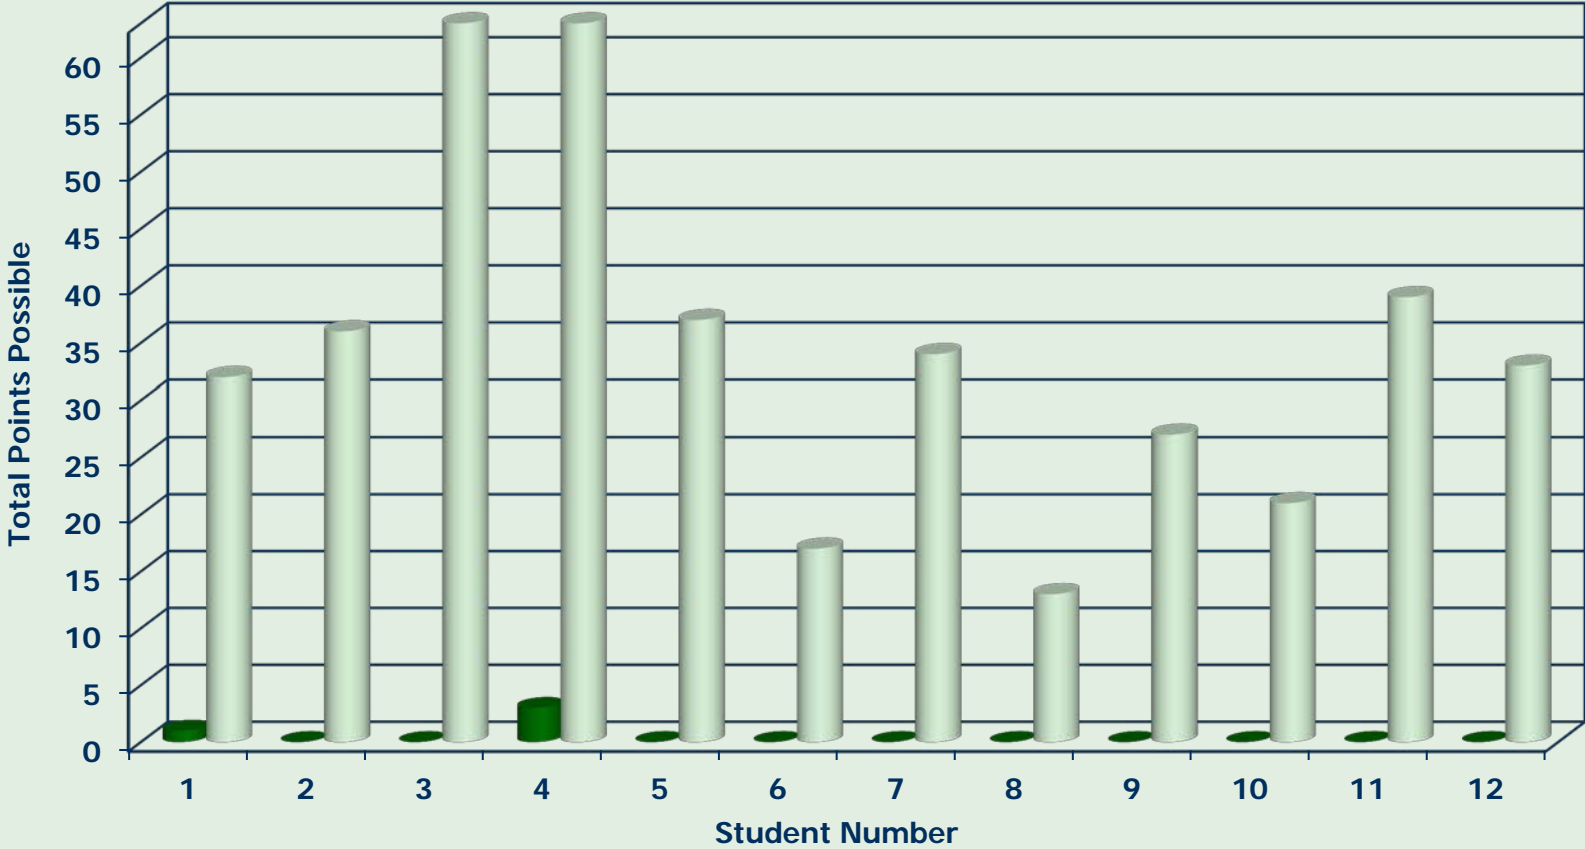

First Grade, Class 4
TX State Adopted Math Curriculum with Rapid Recall
Supplement

3 Minute Subtraction Math Facts Assessment
Stinnett, TX 2008- 2009

■ Subtraction Pre-test ■ Subtraction Post-test