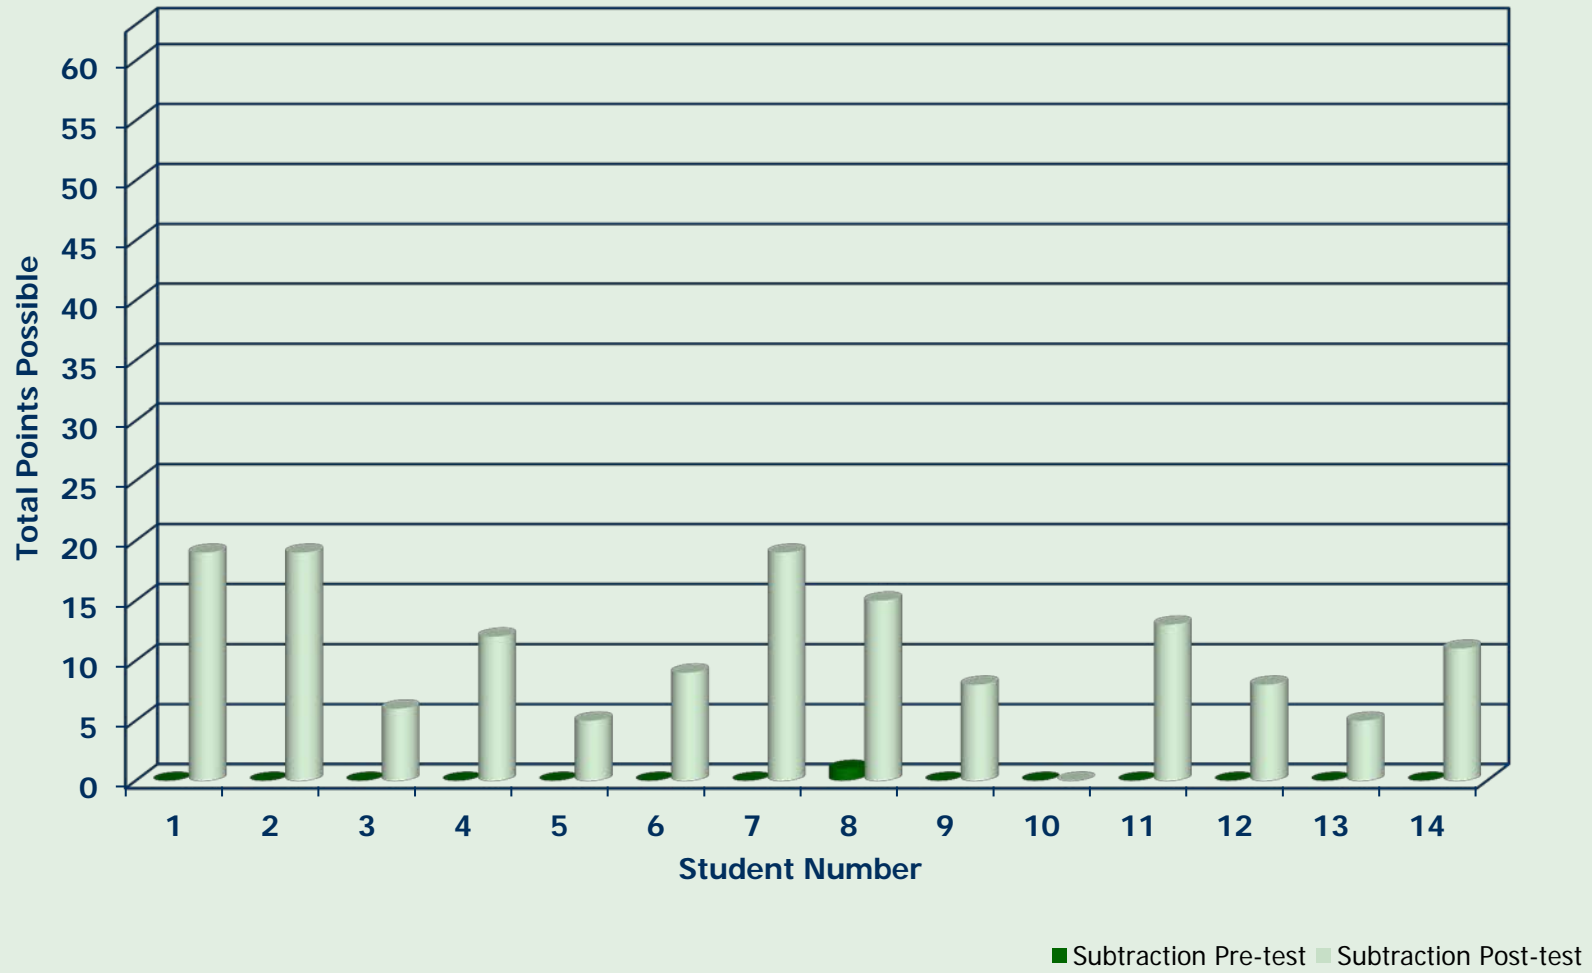

First Grade, Class 1
TX State Adopted Math Curriculum
3 Minute Subtraction Math Facts Assessment
Stinnett, TX 2008- 2009