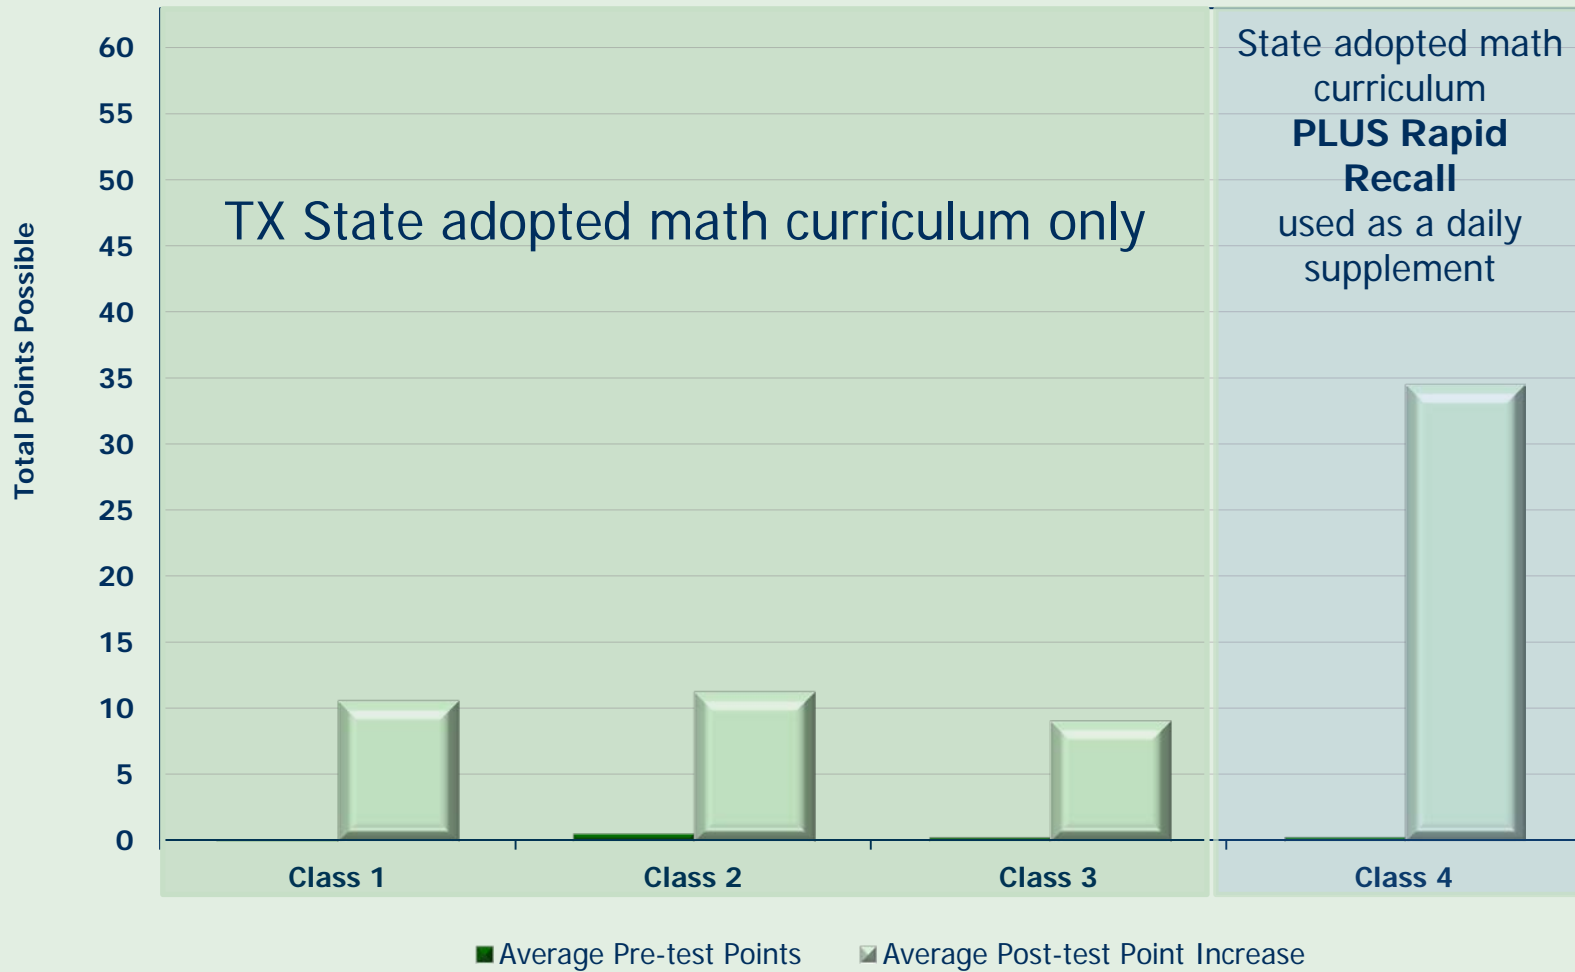

Comparison of Average Point Increases for First Grade Classes

3 Minute Addition Math Fact Assessment
Stinnett, TX 2008- 2009

Comparison of Average Point Increases for First Grade Classes

3 Minute Subtraction Math Fact Assessment
Stinnett, TX 2008- 2009